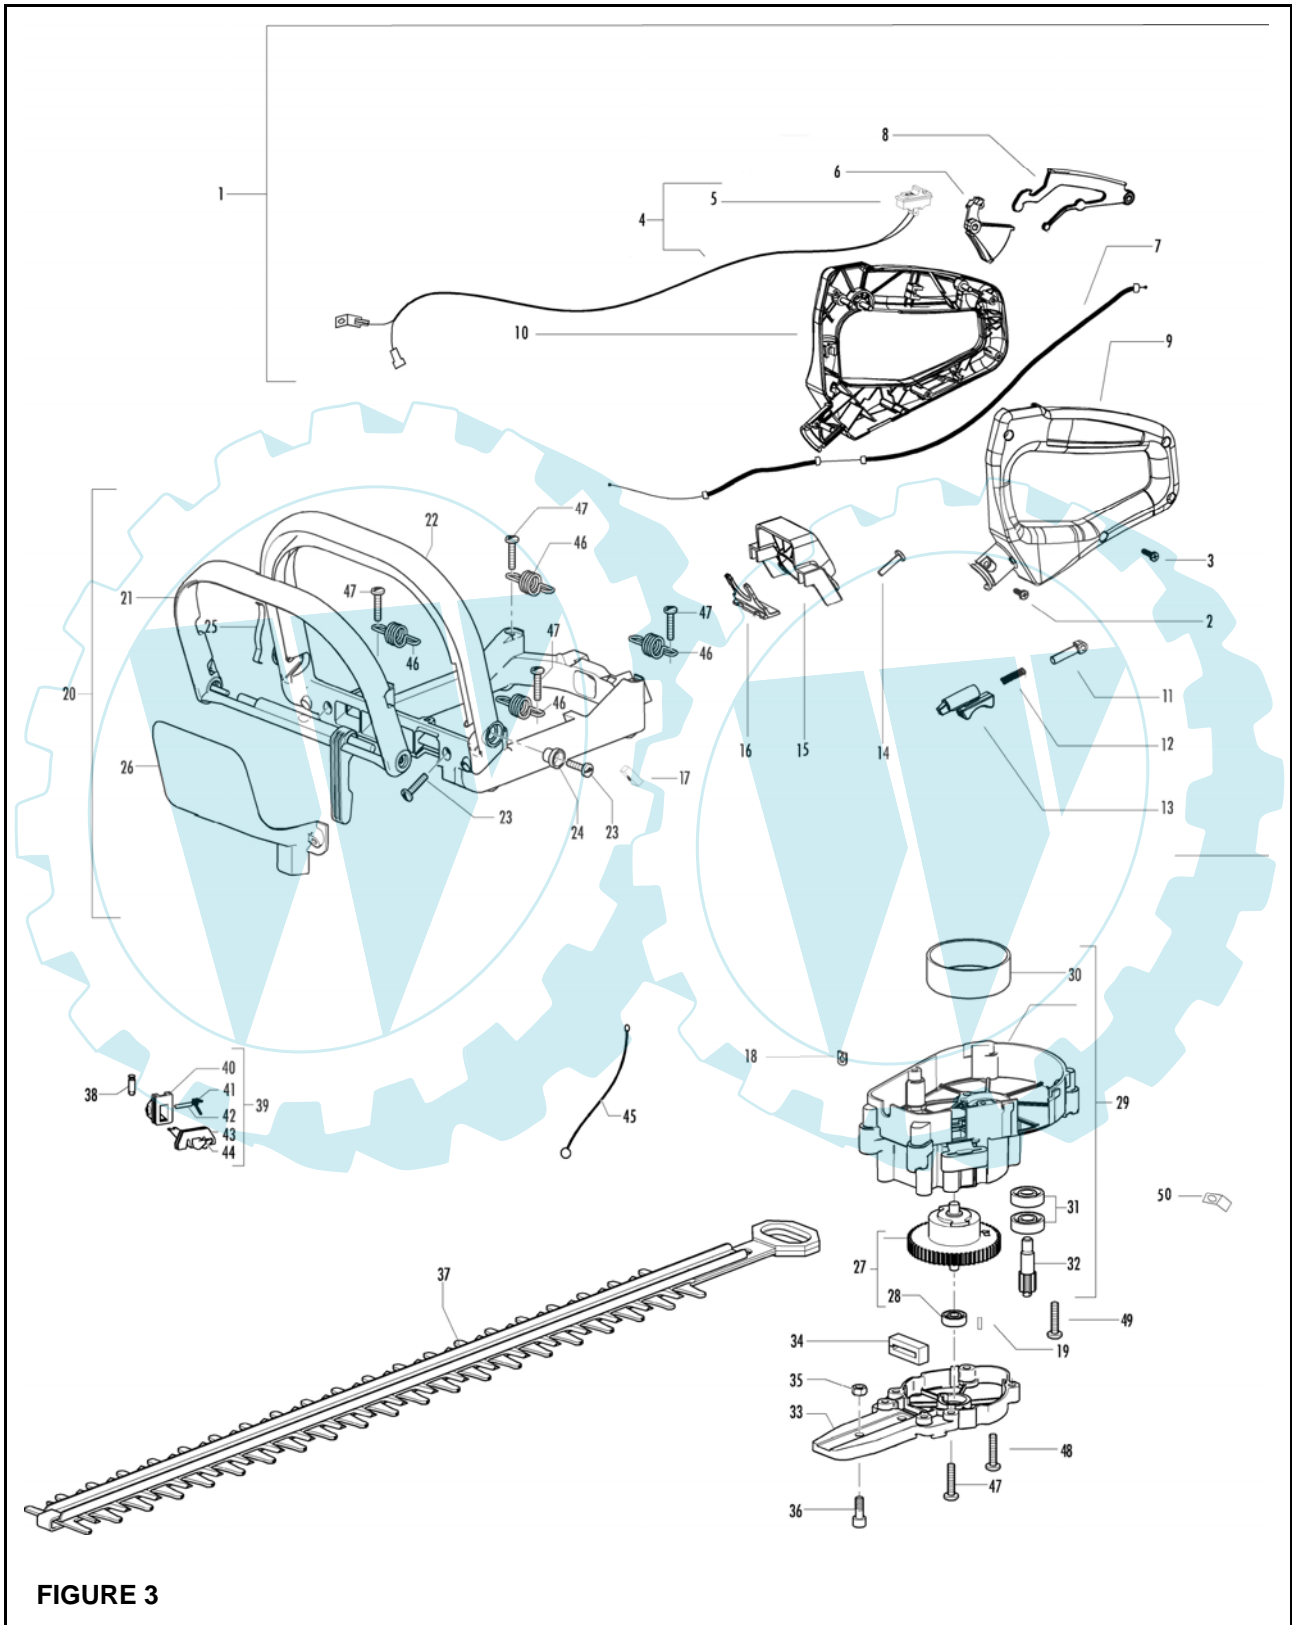

FIGURE 3

 **The Electrolux Group. The world's No.1 choice.**

Item	P/N McC	P/N ELX	Qty	DESCRIPTION	Item	P/N McC	P/N ELX	Qty	DESCRIPTION
FIGURE 3									
1	242276	538242276	1	rear handle ass'y	C 45	242494	538242494	1	gas wire
2	• 241077	538241077	1	screw, self thread.,4x14	C 46	242307	538242307	4	spring
3	• 240862	538240862	4	screw, self thread.,8x14	47	111117	538111117	14	screw 10-14X1"
4	• 242495	538242495	1	wires ass'y	48	218644	538218644	2	screw 10-14X.75
C 5	•• 242439	538242439	1	switch	49	241963	538241963	4	screw M4x22
6	• 242277	538242277	1	throttle trigger	50	228139	538228139	1	fast-on
C 7	• 242496	538242496	1	safety cable					
8	• 242278	538242278	1	safety lever					
9	• 242273	538242273	1	handle, left half					
10	• 242272	538242272	1	handle, right half					
11	• 242282	538242282	1	handle lock piston					
12	• 242346	538242346	1	spring					
13	• 242280	538242280	1	handle lock					
14	242988	538242988	2	screw M5x25					
15	242283	538242283	1	rear handle housing					
16	242284	538242284	1	rear handle flange					
17	229524	538229524	2	nut					
18	236322	538236322	1	wires protection					
19	242493	538242493	1	pin					
20	248911	538248911	1	frame ass'y					
21	• 242300	538242300	1	safety handle					
22	• 242987	538242987	1	frame					
23	• 111117	538111117	4	screw 10-14x1					
24	• 242305	538242305	2	bush					
25	• 242306	538242306	2	spring					
C 26	• 242286	538242286	1	front handle protection					
27	242430	538242430	1	blades brake ass'y					
28	00216404	538216404	1	bearing					
C 29	242275	538242275	1	clutch cover ass'y					
30	• 242310	538242310	1	clutch drum					
31	• 235897	538235897	2	bearing 6000 2RS					
32	• 242312	538242312	1	gear					
33	242302	538242302	1	gear box cover					
B 34	242314	538242314	1	felt shield					
35	235912	538235912	2	M6 nut					
36	236527	538236527	2	screw M6x16					
37	242497	538242497	1	blades ass'y					
38	242329	538242329	1	pin					
39	242318	538242318	1	brake coupling ass'y					
40	• 242301	538024230	1	blade brake support					
41	• 242321	538242321	1	spring					
42	• 242319	538242319	1	pin					
43	• 242316	538242316	1	cable guide					
44	• 242320	538242320	1	blade brake lever					